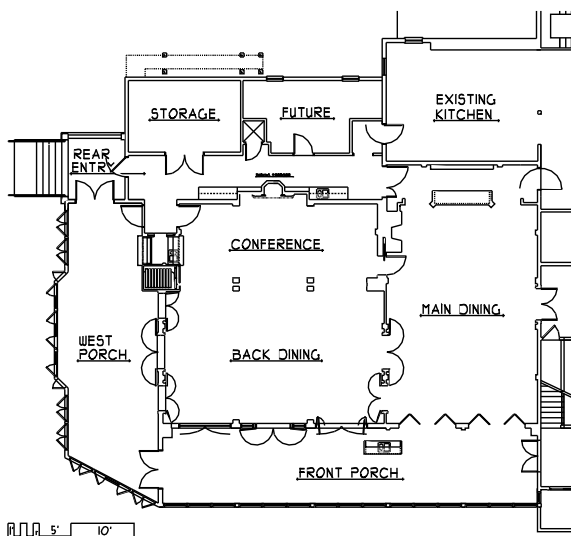

ALTERNATE FLOORPLAN

CONTACT

If you have any questions about the conference/banquet facilities at the Sherwood Inn, please call the Inn at 315-685-3405.